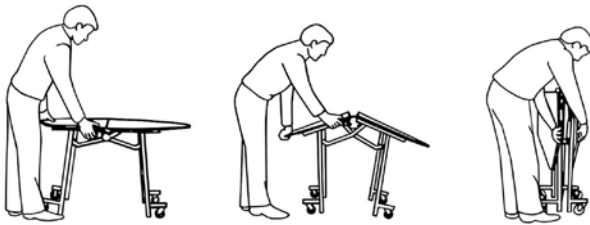

INFO SHEET | SICO Pacer Tables

SICO Mobile folding "Pacer" Tables

A mobile folding table designed for single personal set up and transport in situations where heavy lifting and labour intensive operation is not feasible.

FEATURES:

- ✓ Tops never touch the ground when moving from storage to set up area
- ✓ High-pressure Laminate Top & Solid MDF Core
- ✓ Recessed Legs for seating comfort
- ✓ Swivel Casters engage when in transport and lift off the floor when table is in use
- ✓ Innovative Lock-bar for safety when lowering into use position
- ✓ Square Tube and Horizontal Support Frame
- ✓ Each table supplied with safety operating instructions

AVAILABLE SHAPES & SIZES

All SICO Pacer Tables come in a standard height of 74cm

Round Sizes

152cm

168cm

183cm

Rectangular Sizes

45 x 183cm