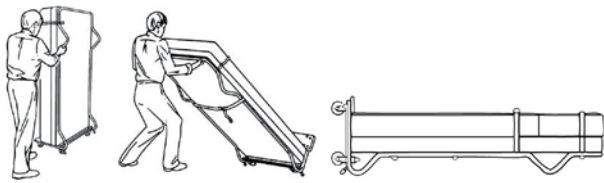

INFO SHEET | SICO Roll Away Beds

SICO Roll Away “Mobile Sleeper” Beds

A space saving mobile roll away bed which stores nested (when more than one used) in an upright position, fully made up and ready for use. Beds are then rolled by one person through a standard doorway and are lowered down into use onto stable feet.

FEATURES:

- ✓ Designed for single person operation
- ✓ Easy clean burgundy vinyl foundation
- ✓ Strong and durable frame
- ✓ Easy clean laminate headboard
- ✓ Adjustable straps and fasteners to hold bedding onto mattress when in storage
- ✓ Fire-Retardant foundation
- ✓ Leg doubles as handle for lowering
- ✓ Rubber pivot foot for stable operation by housekeeping staff
- ✓ No hinges or moving parts for fingers to get caught in
- ✓ Optional vinyl storage cover
- ✓ Australian made innerspring mattresses